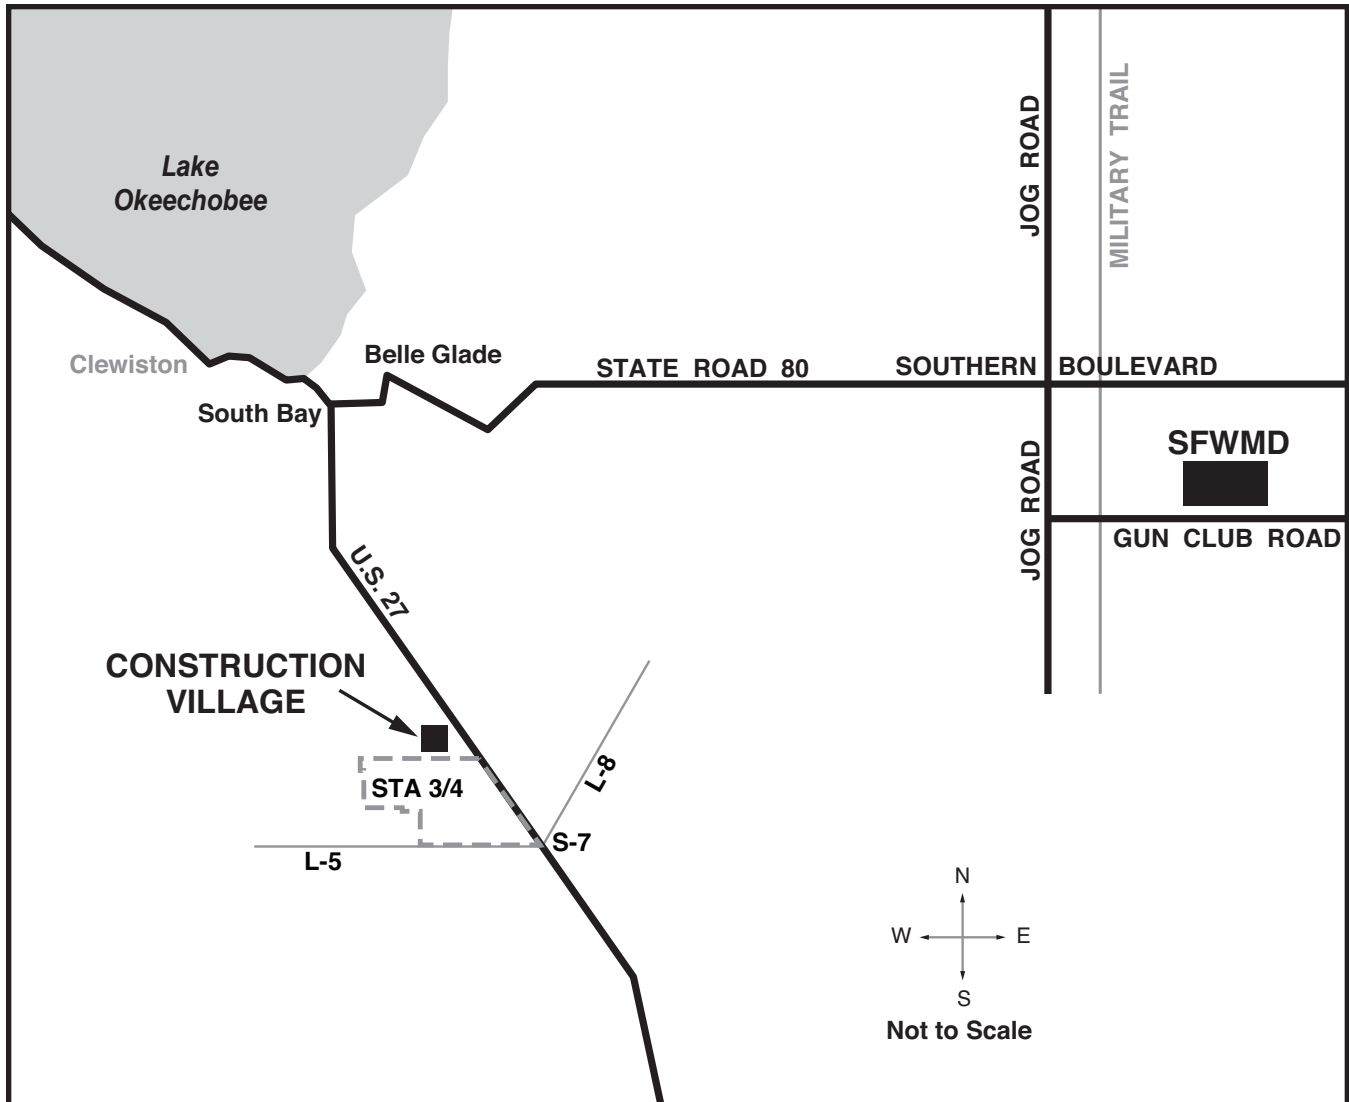

# Construction Village at STA 3/4 from SFWMD Headquarters Complex, West Palm Beach

17415 South U.S. 27  
South Bay, FL 33493  
(561) 686-8800 ext. 7370

- Take Gun Club Road east to Congress Avenue.
- Turn left (north) on Congress Avenue.
- Merge onto Southern Boulevard / State Road 80 (west).
- Continue west on Southern Boulevard (State Road 80).
- Take State Road 80 West to Belle Glade then on to South Bay on State Road 80.
- At South Bay – take U.S. 27 South
- Go south exactly 20 miles.
- The Construction Village (consisting of several mobile homes), will be on the right.
- Stop at the Mobile Home and have someone go with you onto the site. The mobile homes are located at the beginning of the site.