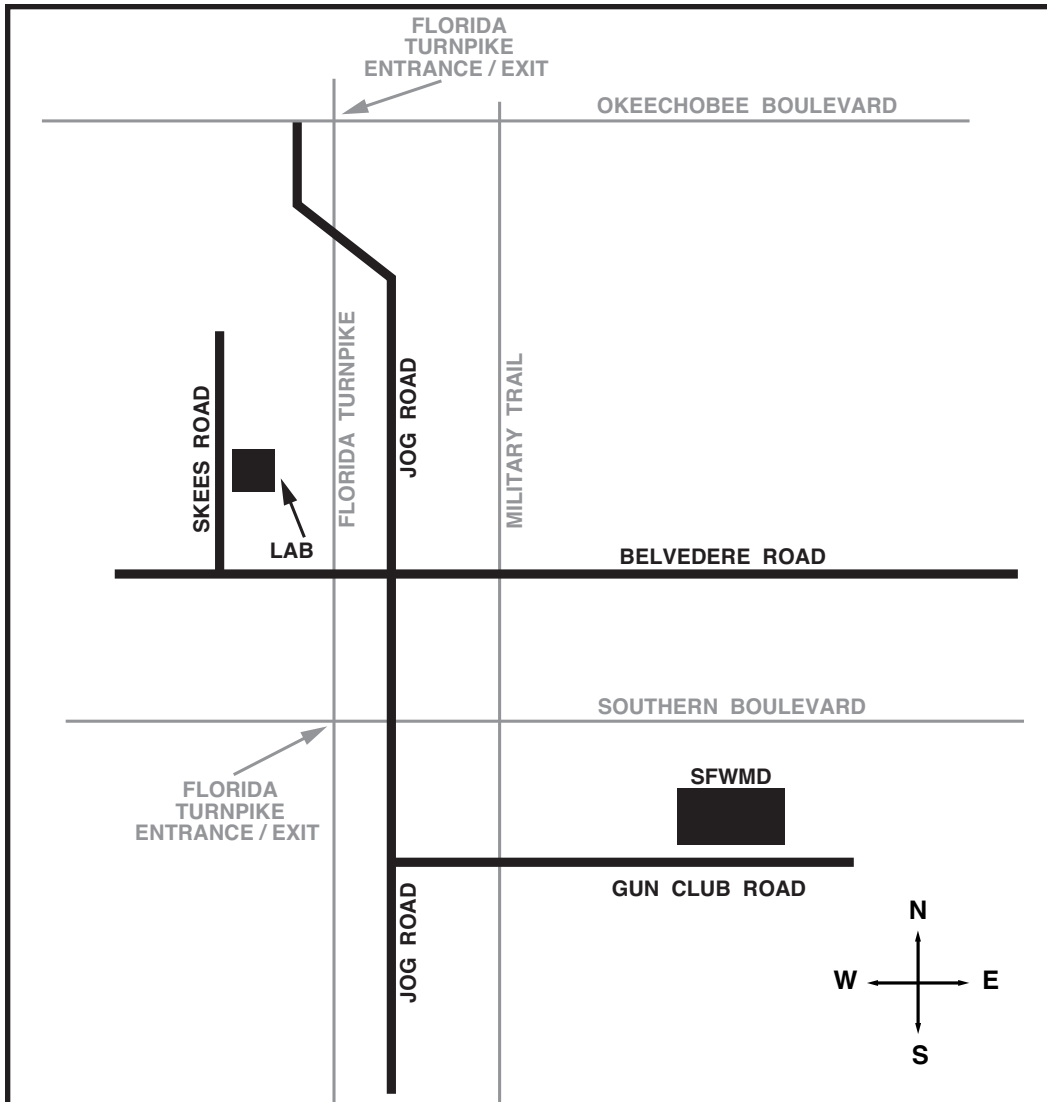

Water Quality Analysis from SFWMD Headquarters Complex, West Palm Beach

**I480 Skees Road
West Palm Beach, FL 33411
(561) 681-2500 • Fax: (561) 681-2539 • Hours: 7:00 a.m. - 11:00 p.m.**

- Take Gun Club Road west to Jog Road.
- Turn right (north) on Jog Road to Belvedere Road.
- Turn left (west) on Belvedere Road to Skees Road.
- Turn right (north) on Skees Road.
- Continue north on Skees Road to Water Quality Monitoring Division located at 1480 Skees Road on right-hand side of road in Building #9.