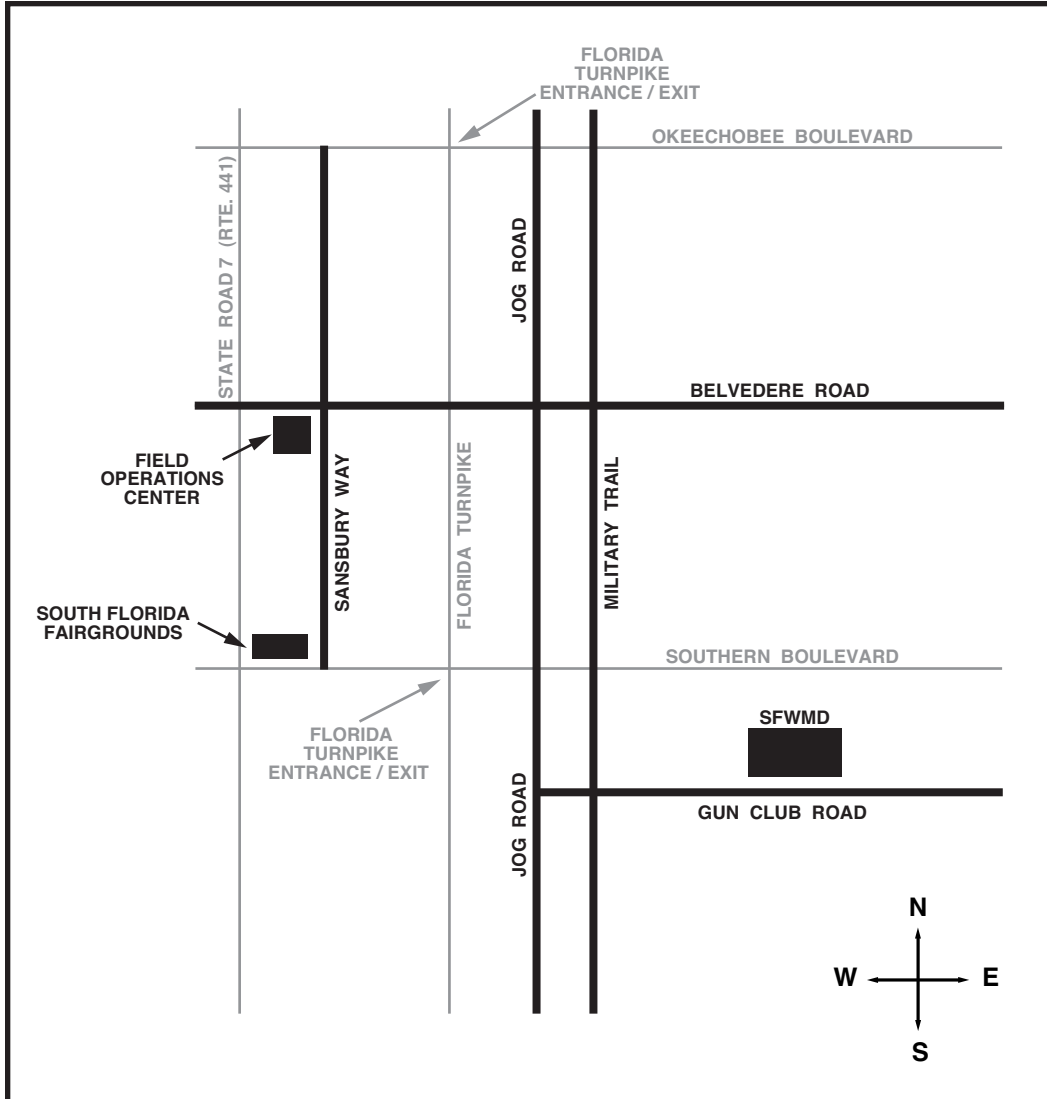

West Palm Beach Field Operations Center Water Quality Monitoring from SFWMD Headquarters Complex, West Palm Beach

8894 Belvedere Road • West Palm Beach, FL 33411
(561) 753-2400 • Fax: (561) 791-4093

- Take Gun Club Road west to Jog Road.
- Turn right (north) on Jog Road to Belvedere Road.
- Turn left (west) on Belvedere Road.
- Continue west on Belvedere Road past the Florida Turnpike.
- Turn left (south) just after the traffic light at Sansbury Way.
The Field Operations Center is located at 8894 Belvedere Road.