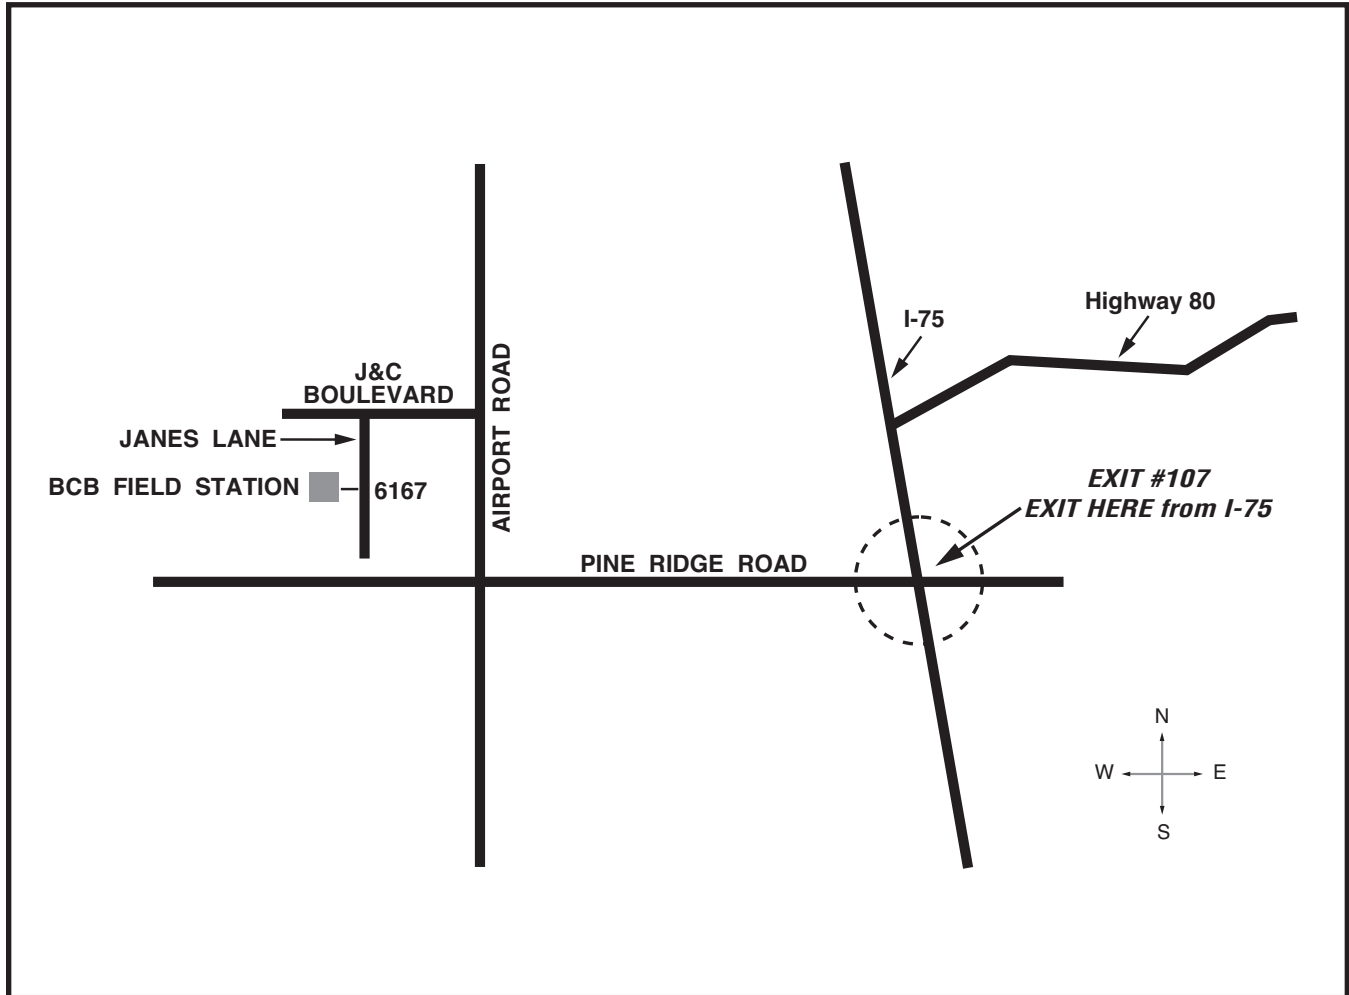

Naples / Big Cypress Basin Field Station from SFWMD Headquarters Complex, West Palm Beach

Big Cypress Basin • 6167 Janes Lane
Naples, FL 34109
(239) 597-2236 • Fax: (239) 597- 4987

Directions via I-75

- Take Florida Turnpike south to Sawgrass Expressway Exit.
- Take Sawgrass Expressway to I-75 N.
- Exit I-75 North to Exit #107 onto Pine Ridge Road.
- Take Pine Ridge Road west to Airport Road intersection.
- Turn north onto Airport Road.
- Go three stop lights.
- Turn west onto J&C Boulevard.
- Go to 2nd left-hand turn and turn south (left) onto Janes Lane.
- **Big Cypress Basin Field Station** is about half way down the block on the right hand side at **6167** Janes Lane.

Directions via Clewiston

- Take Highway 80 west to I-75 South.
- Take I-75 South to Naples.
- Exit I-75 at Exit #107 onto Pine Ridge Road.
- Take Pine Ridge Road west to Airport Road intersection.
- Turn right (north) onto Airport Road.
- Go three stop lights.
- Turn left (west) onto J&C Boulevard.
- Go to second left-hand turn and turn left (south) onto Janes Lane.
- **Big Cypress Basin Field Station** is about half way down the block on the right hand side at **6167** Janes Lane.