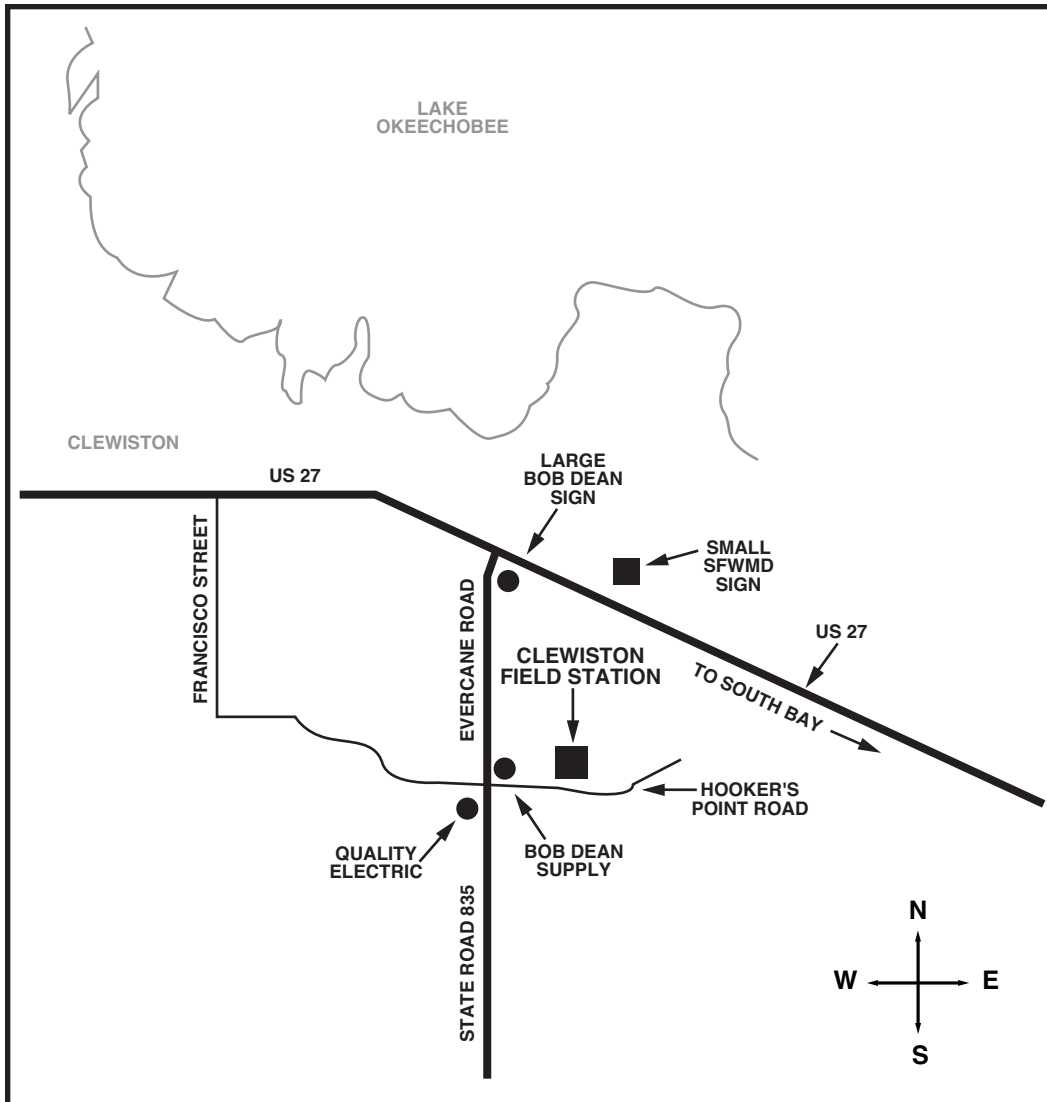

Clewiston Field Station from SFWMD Headquarters Complex, West Palm Beach

State Road 832, 2425 Hookers Point Road
Clewiston, FL 33440

(863) 983-1431 • Fax: (863) 983-1434 • Hours: 7:00 a.m. - 3:30 p.m.

- Take Gun Club Road east to Congress Avenue.
- Turn left (north) on Congress Avenue.
- Merge onto Southern Boulevard / State Road 80 (west).
- Continue west on Southern Boulevard to Belle Glade (Highway 80/27).
- Turn left where S.R. 80 and U.S. 27 meet.
- When approaching South Bay, get in right hand lane and stay right following signs to South Bay and Clewiston on U.S. 27.
- Continue north on U.S. 27 to Evercane Road (S.R. 835) turn left, Bob Dean Supply sign on left side of road.
- Turn left just past Bob Dean Supply onto a two-lane road. (Hookers Point Road) Clewiston Field Station in located on the left side of the road.