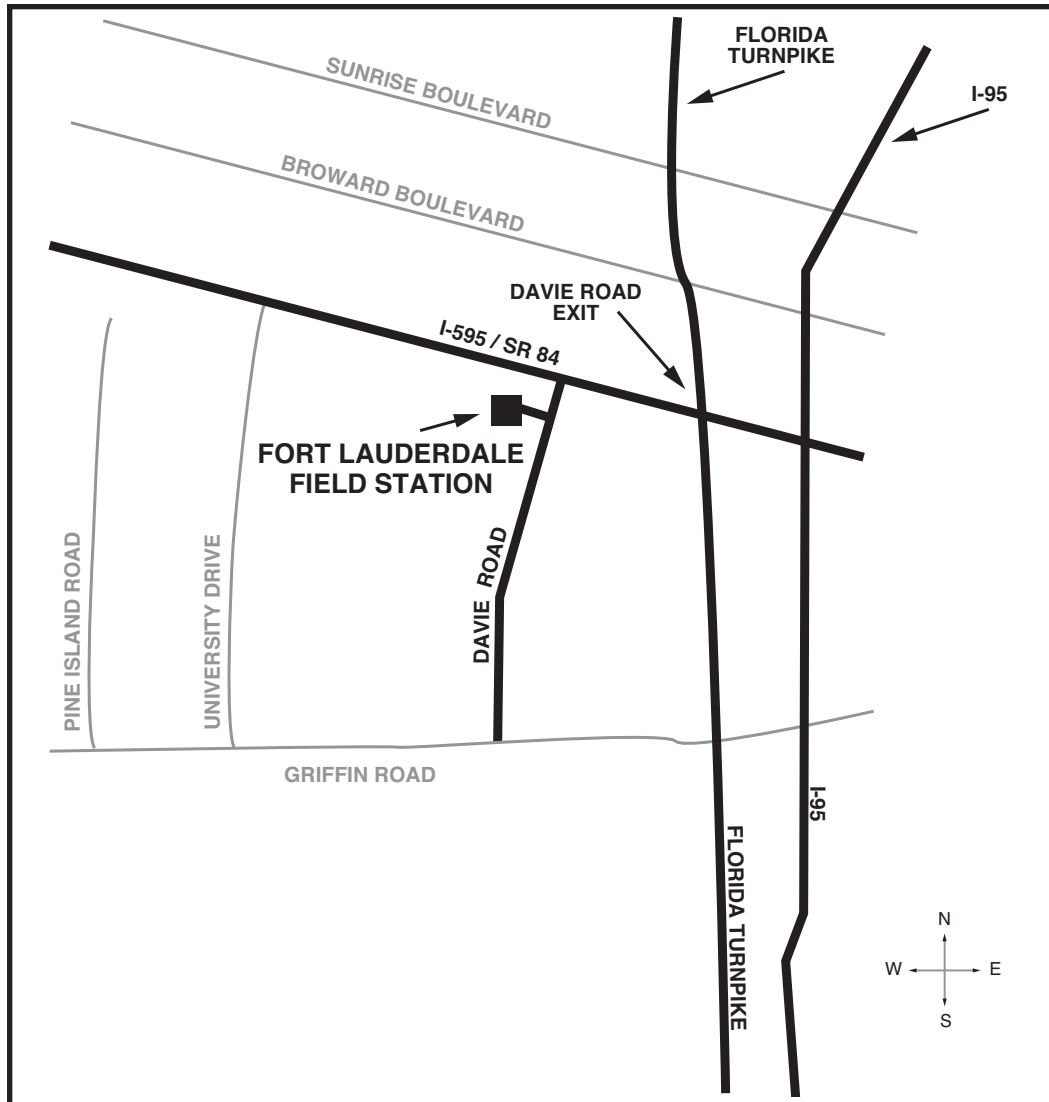

Fort Lauderdale Field Station from SFWMD Headquarters Complex, West Palm Beach

2535 Davie Road

Davie, FL 33317

(954) 452-4814 • Fax: (954) 452-4825 • Hours: 7:00 a.m. - 3:30 p.m.

Using I-95

- Take Gun Club Road east to Congress Avenue.
- Turn left (north) onto Congress Avenue.
- Merge onto Southern Boulevard / FL-80 (east) to I-95 South.
- Take I-95 south to SR 84 / I-595.
- Go West to Davie Road exit.
- Go south approximately 3/4 mile and look for the sign on the right.
- Turn right, go 1/4 mile to Field Station.

Using Florida Turnpike

- Take I-95 South to 10th Avenue North (Exit #64).
- Go west (right) on 10th Avenue to Military Trail.
- Turn left (south) on Military Trail to Lake Worth Road.
- Turn right (west) on Lake Worth Road to FL Turnpike. ■
- Take Florida Turnpike south to SR 84 / I-595.
- Go West to Davie Road exit.
- Go south approx. 3/4 mile & look for the sign on the right.
- Turn right, go 1/4 mile to Field Station.

■ Alternate route to Florida Turnpike Entrance:

- Take Gun Club Road right (west) to Jog Road.
- Turn left (south) on Jog Road to Lake Worth Road.
- Turn right (west) on Lake Worth Road to FL Turnpike.