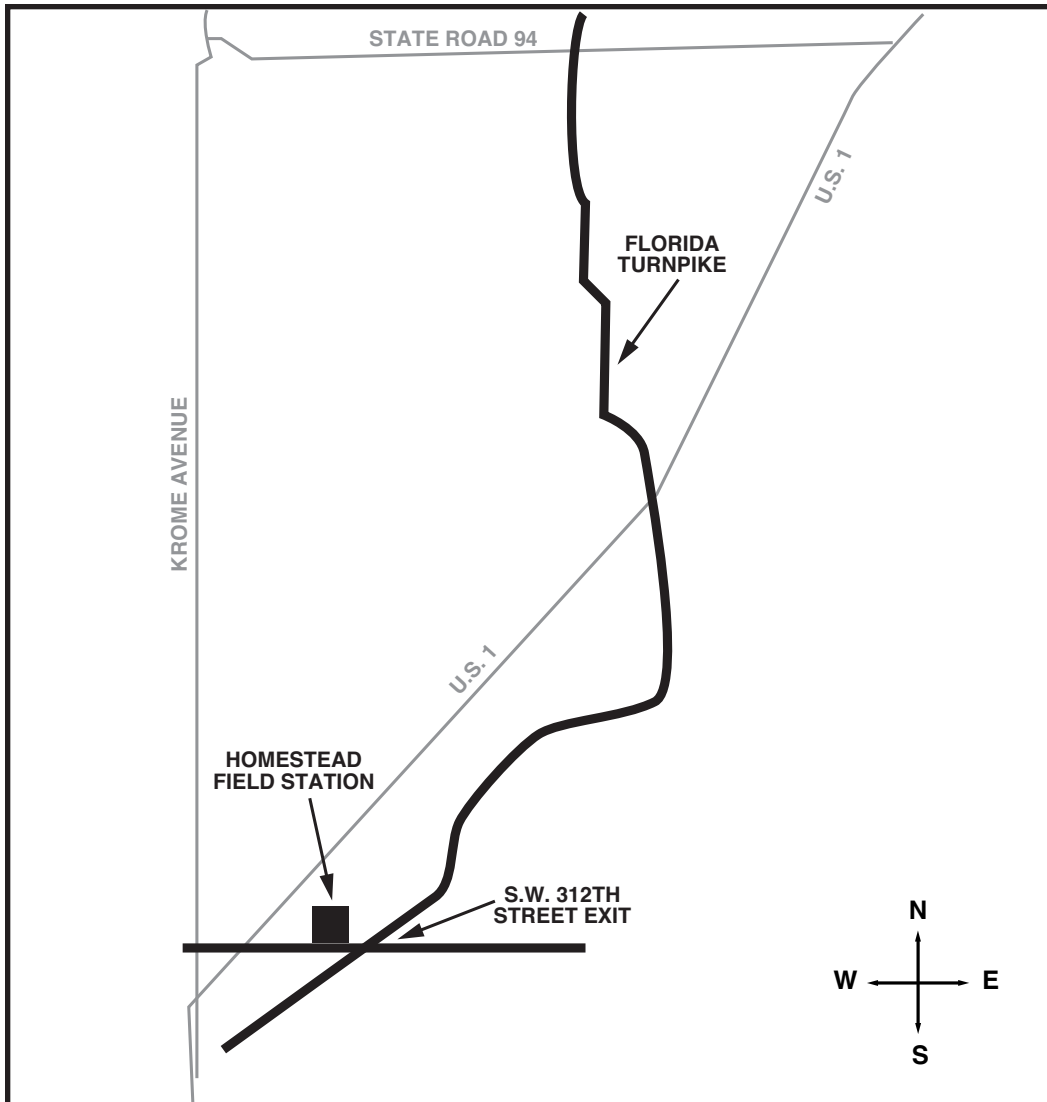

# Homestead Field Station (island) from SFWMD Headquarters Complex, West Palm Beach

2195 NE 8th Street  
Homestead, FL 33030  
(305) 242-5933 • Fax: (305) 248-1451 • Hours: 7:00 a.m. - 3:30 p.m.

- Take Gun Club Road east to Congress Avenue.
- Turn left (north) onto Congress Avenue.
- Merge onto Southern Boulevard / FL-80 (east) to I-95 South.
- Take I-95 South to 10th Avenue North (Exit #64).
- Go west on 10th Avenue to Military Trail.
- Turn left (south) on Military Trail to Lake Worth Road. ■
- Go south on the Florida Turnpike to 312th Street exit (Exit #2). This exit has 3 street names, ie. Campbell Drive, 312th Street, and 8th Street.
- Go west on 8th Street for one block. The Homestead Field Station is located at 2195 NE 8th Street.

## ■ Alternate route to Florida Turnpike Entrance:

- Take Gun Club Road right (west) to Jog Road.
- Turn left (south) on Jog Road to Lake Worth Road.
- Turn right (west) on Lake Worth Road to Florida Turnpike.