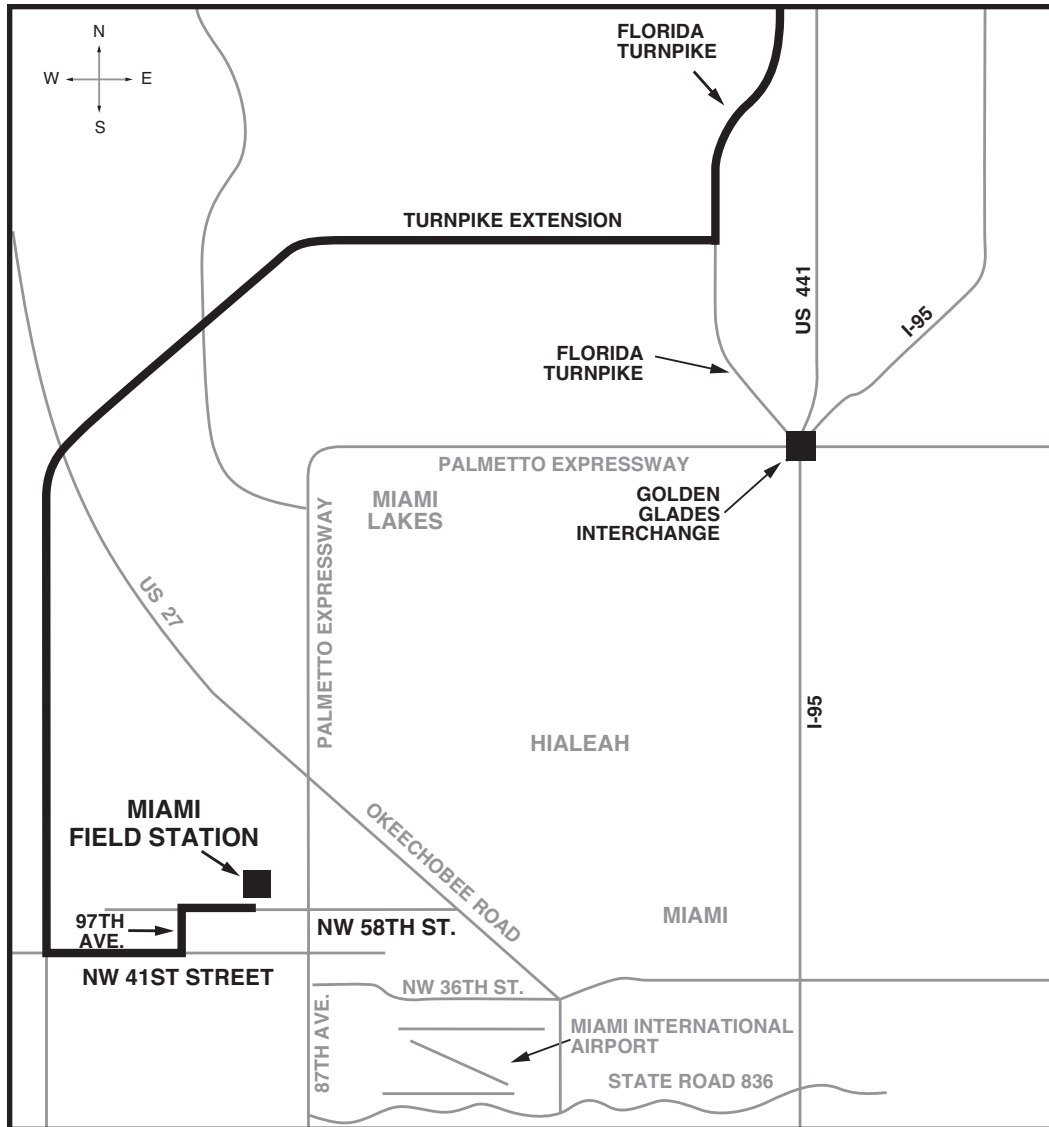

Miami Field Station from SFWMD Headquarters Complex, West Palm Beach

9001 NW 58th Street
Miami, FL 33178

(305) 513-3420 • Fax: (305) 594-9498 • Hours: 7:00 a.m. - 3:30 p.m.

- Take Gun Club Road right (west) to Jog Road.
- Turn left (south) on Jog Road to Lake Worth Road.
- Turn right (west) on Lake Worth Road to Florida Turnpike.
- Take the Turnpike south passing Commercial Boulevard, Sunrise Boulevard and I-75 (S.R. 84) in Fort Lauderdale, continuing on to the Turnpike Extension.
- Take the Turnpike Extension and exit at 41st Street in Miami.
- Go east on 41st Street to NW 97th Avenue.
- Turn left (north) on NW 97th Avenue.
- Turn right (east) on NW 58th Street.
- Miami Field Station is on the left hand side at 9001 NW 58th Street.