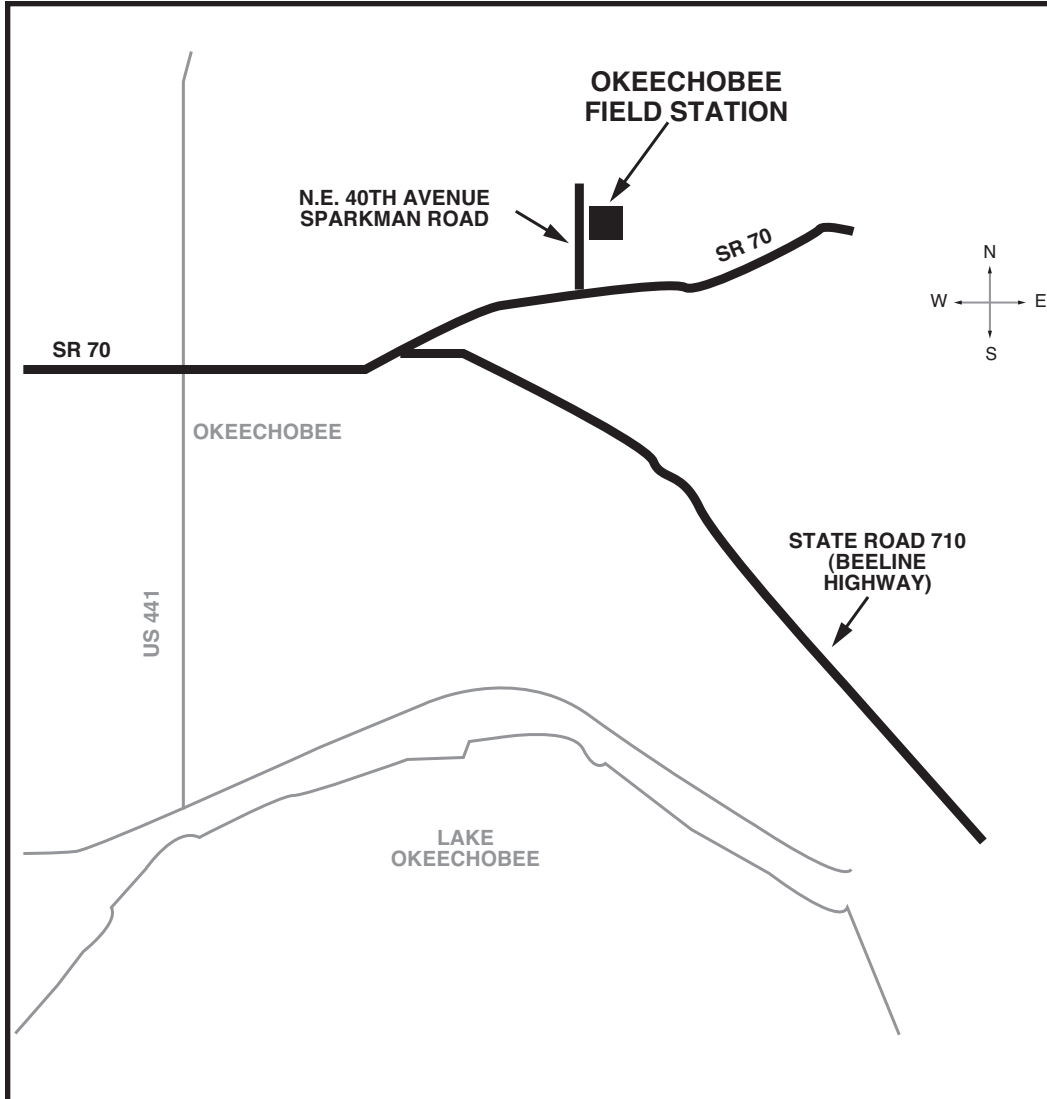

Okeechobee Field Station (island) from SFWMD Headquarters Complex, West Palm Beach

1000 NE 40th Avenue
Okeechobee, FL 34972

(863) 462-5280 • Fax: (863) 462-5328 • Hours: 7:00 a.m. - 3:30 p.m.

- Take Gun Club Road east to Congress Avenue.
- Turn left (north) onto Congress Avenue.
- Merge onto Southern Boulevard / FL-80 (east) to I-95 North.
- Take I-95 North to Blue Heron Boulevard exit (Exit #76).
- Go west on Blue Heron Boulevard, which turns into The Beeline Highway (State Road 710) at the new VA Hospital.
- Stay on Beeline Highway to end of highway.
- Make a right turn onto State Road 70.
- Cross the L-63N then make an immediate left (north) turn at N.E. 40th Avenue (Sparkman Road).
- Okeechobee Field Station is located at 1000 NE 40th Avenue.