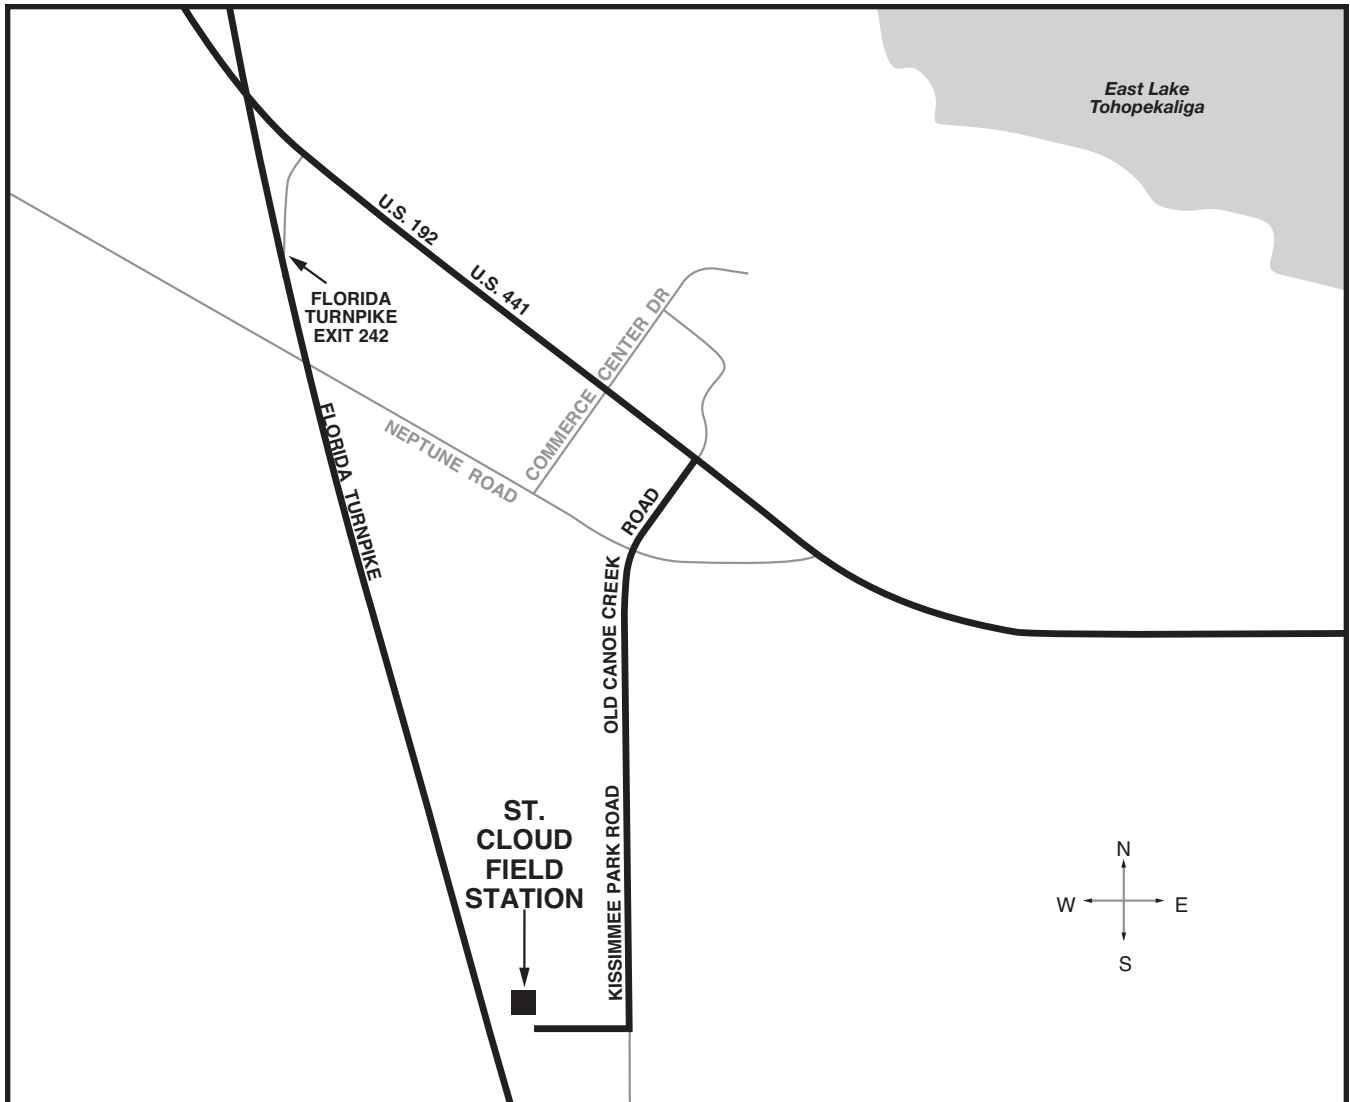

St. Cloud Field Station from SFWMD Headquarters Complex, West Palm Beach

3800 Old Canoe Creek Road
St. Cloud, FL 34769

(407) 891-3550 • Fax: (407) 846-5485 • Hours: 6:30 a.m. - 5:00 p.m.

- Take Gun Club Road west to Military Trail.
- Turn right (north) on Military Trail to Okeechobee Boulevard.
- Turn left (west) on Okeechobee Boulevard to Florida Turnpike.
- Take FL Turnpike north to U.S. 192/U.S. 441 exit, (Exit #242) toward Kissimmee/St. Cloud.
- Turn right on U.S. 192.
- Turn right on Old Canoe Creek Road.
- Old Canoe Creek Road (approximately 1.5 miles) turn right to the St. Cloud Field Station.