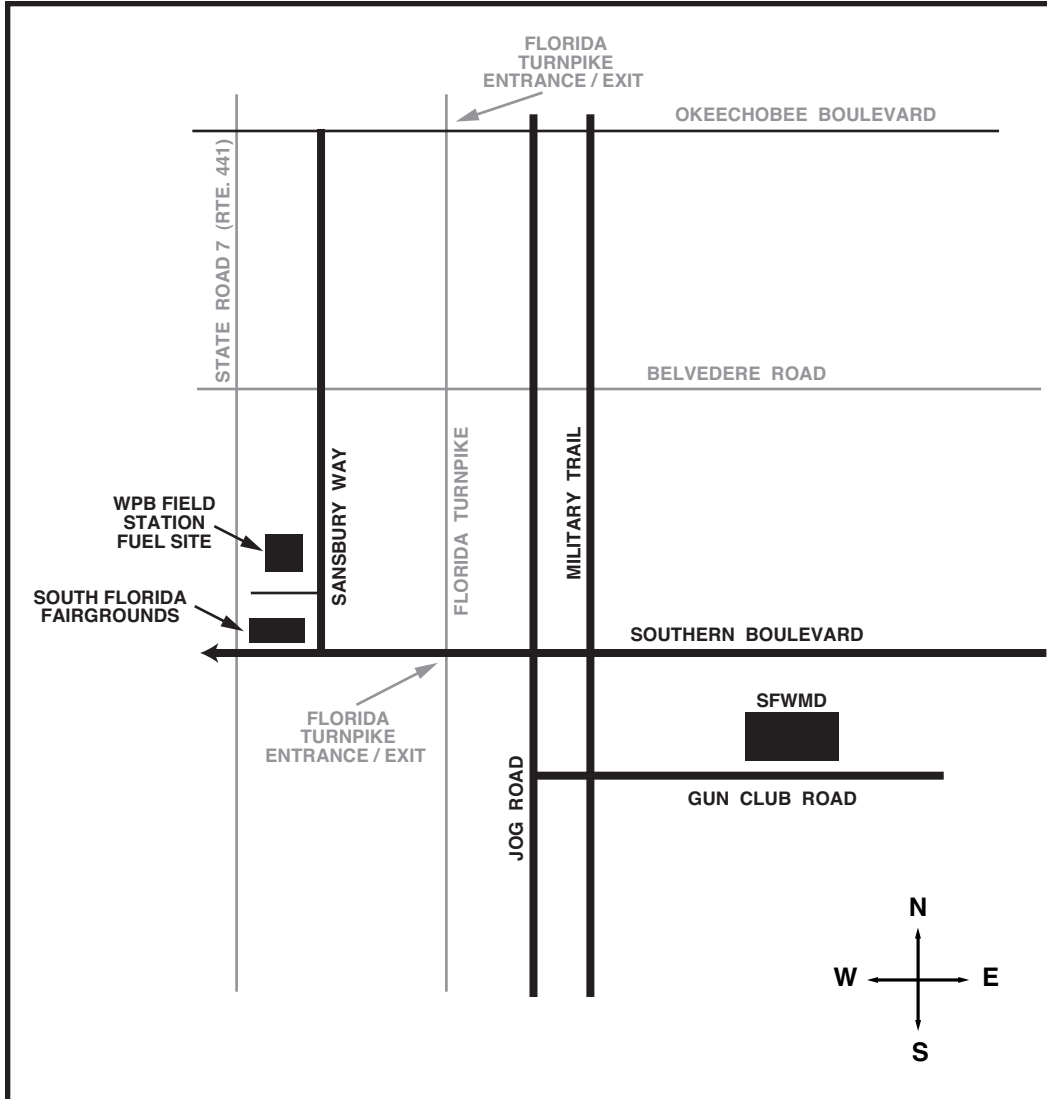

West Palm Beach Field Station from SFWMD Headquarters Complex, West Palm Beach

801 Sansbury Way
Royal Palm Beach, FL 33411
(561) 791-4100 • Fax: (561) 795-2937 • Hours: 7:05 a.m. - 4:30 p.m.

- Take Gun Club Road east to Congress Avenue.
- Turn left (north) on Congress Avenue.
- Merge onto Southern Boulevard / State Road 80 (west).
- Continue west on Southern Boulevard (State Road 80) to Sansbury Way.
- Turn right (north) on Sansbury Way.
- West Palm Beach Field Station is located on the left side of street at 801 Sansbury Way.