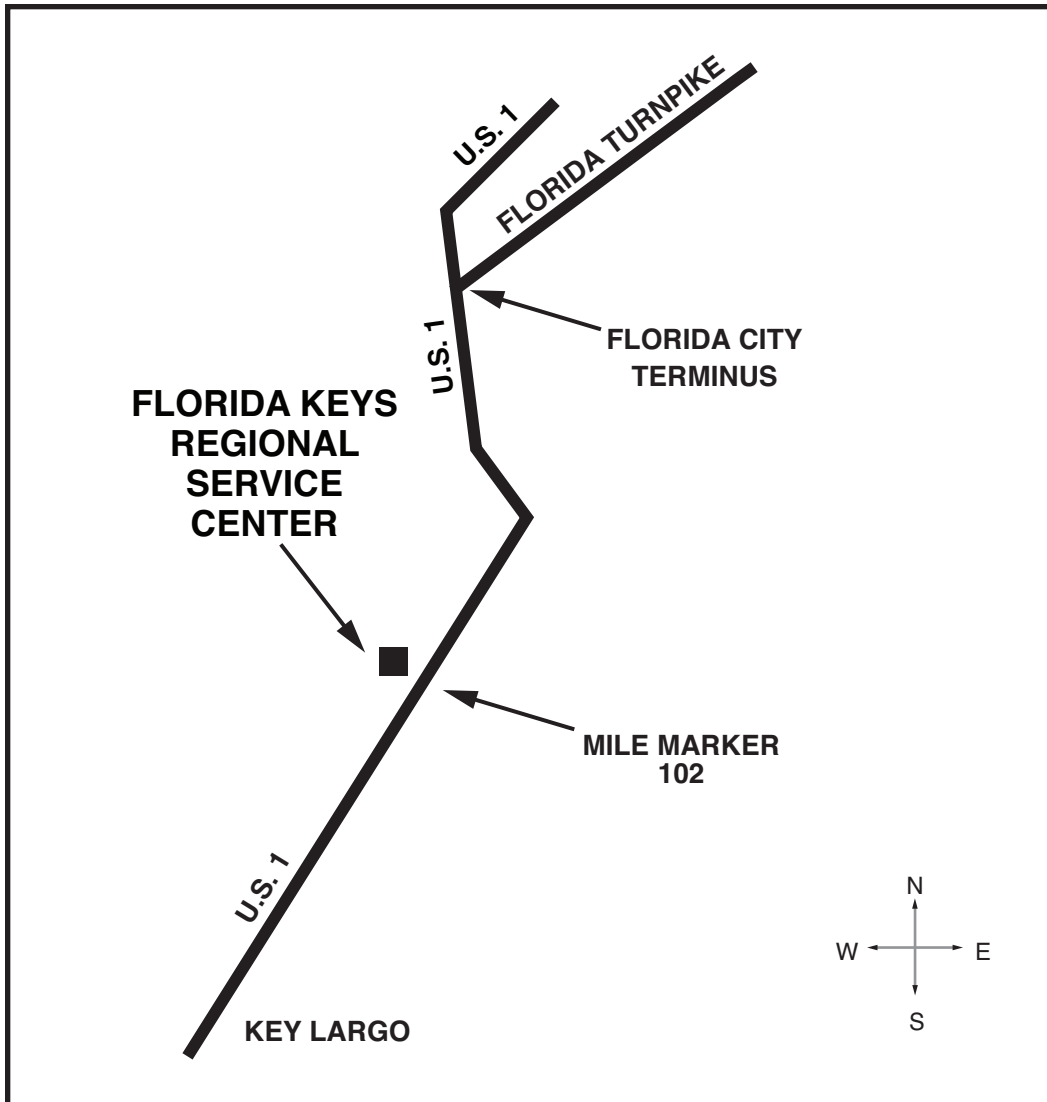

Florida Keys Service Center from SFWMD Headquarters Complex, West Palm Beach

102050 Overseas Highway, Suite 225
Mile Marker 102 • Key Largo, FL 33037
(305) 453-1275 • Fax: (305) 453-1274

- Take Gun Club east to Congress Avenue.
- Turn left (north) onto Congress Avenue.
- Merge onto Southern Boulevard / FL-80 (east) to I-95 South.
- Take I-95 South to 10th Avenue North (Exit #64).
- From Exit #64, go west to Military Trail.
- Turn left (south) on Military Trail to Lake Worth Road.
- Turn right (west) on Lake Worth Road to Florida Turnpike.
- Take the Florida Turnpike south to exit 47, the Homestead exit, which is the Florida Turnpike Extension.
- Take Florida Turnpike Extension to its terminus with U.S. Highway #1 in Homestead/Florida City.
- Continue south on U.S. Highway #1 to mile marker 102 on gulf side.
- Service Center is located on west side of U.S. Highway #1.