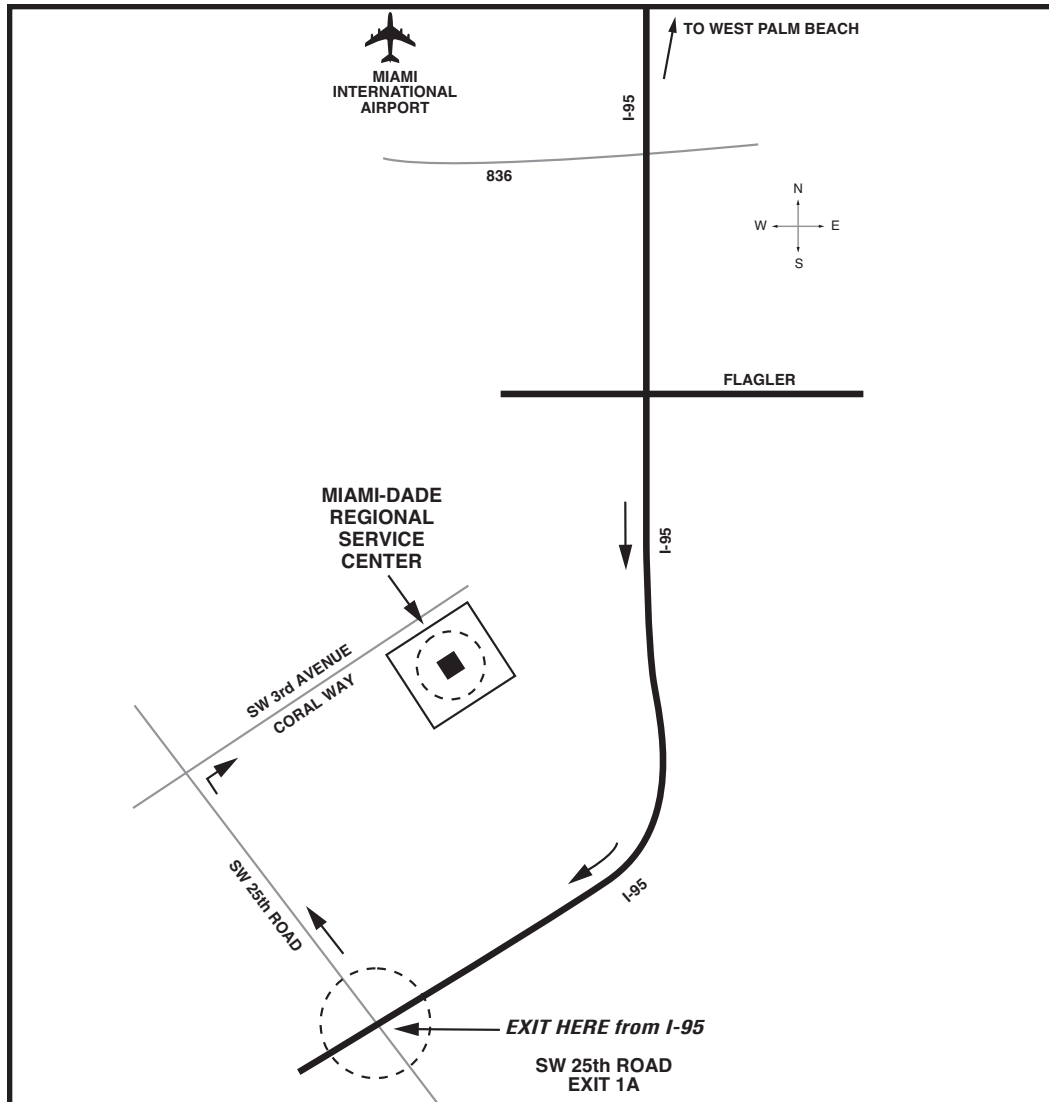

Miami-Dade Service Center from SFWMD Headquarters Complex, West Palm Beach

2121 SW 3rd Avenue, 6th Floor, Miami, FL 33129-1490
(305) 377-7274 • Fax: (305) 377-7293
Hours: 8:00 a.m. - 5:00 p.m.

- Take Gun Club Road east to Congress Avenue.
- Turn left (north) on Congress Avenue.
- Merge onto Southern Boulevard / FL-80 (east) to I-95 South.
- Take I-95 South past the 836 exit (approximately 65 miles).
- Continue on I-95 South past Flagler.
- Exit at SW 25th Road, Exit 1A, toward Key Biscayne/Rickenbacker Causeway.
- Turn right onto SW 25th Road.
- Turn right onto SW 3rd Avenue/Coral Way/FL-972 E.
- Miami-Dade Regional Service Center is on the right at 2121 SW 3rd Avenue, 6th Floor.