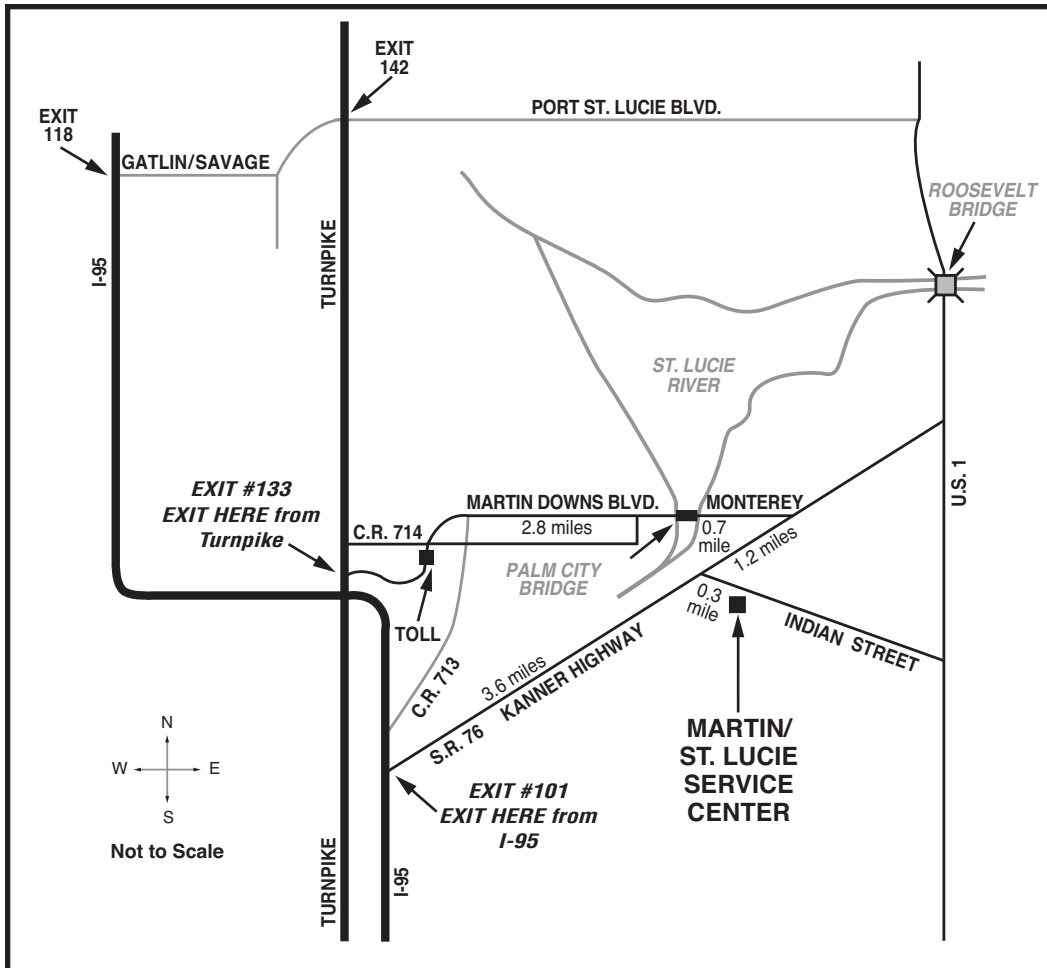

# Martin / St. Lucie Service Center from SFWMD Headquarters Complex, West Palm Beach

780 SE Indian Street, Stuart, FL 34997  
 (772) 223-2600 • 800-250-4100 (Florida Only) • Fax: (772) 223-2608  
 Hours: 8:00 a.m. - 5:00 p.m.

- Take Gun Club Road east to Congress Avenue.
- Turn left (north) onto Congress Avenue.
- Merge onto Southern Boulevard / FL-80 (east) to I-95 North.
- Take I-95 north to Exit 101, State Road 76 (Kanner Highway).
- Turn right (east) on S.R. 76. Continue east for 3.6 miles to Indian Street. Turn right onto Indian Street.
- Continue 0.3 mile to Willoughby Crossroads Center.
- Turn right into the divided entrance way. Take immediate right to two story building.
- Martin/St. Lucie Service Center is located at 780 SE Indian Street, the second floor of the Willoughby Crossroads Center.
- Take Turnpike north to Exit 133, County Road 714. Continue straight ahead from Turnpike exit area which is Martin Downs Boulevard. Continue east 3.5 miles to State Road 76 (Kanner Highway). Turn right onto S.R. 76. Continue on S.R. 76 1.2 miles to Indian Street. Turn left onto Indian Street. Continue 0.3 mile to Willoughby Crossroads Center.  
 \*Follow above instructions.

## ■ Alternate route to Florida Turnpike Entrance:

- Take Gun Club Road west to Jog Road.
- Turn right (north) on Jog Road to Okeechobee Boulevard.
- Turn right (east) on Okeechobee Boulevard to Florida Turnpike (north).
- Turn left (north) onto Florida Turnpike entrance.