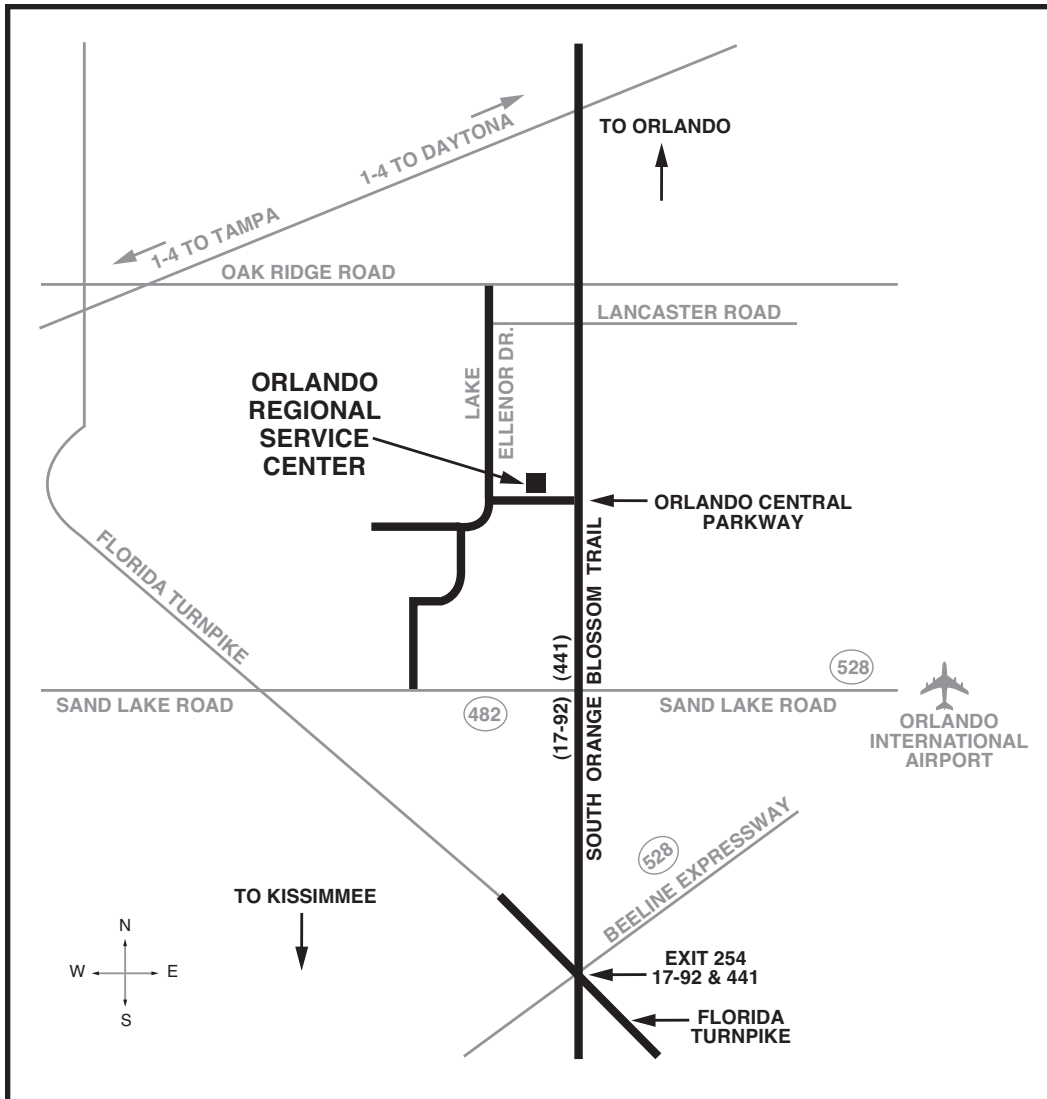

# Orlando Service Center from SFWMD Headquarters Complex, West Palm Beach

1707 Orlando Central Parkway, Suite 200  
Orlando, FL 32809

(407) 858-6100 • Fax: (407) 858-6121 • Hours: 8:00 a.m. - 5:00 p.m.

- Take Gun Club Road west to Military Trail.
- Turn right (north) on Military Trail to Okeechobee Boulevard.
- Turn left (west) on Okeechobee Boulevard to Florida Turnpike.
- Take Florida Turnpike north to routes 441, 17 & 92 exit (Exit #254).
- Take Route 441 (Orange Blossom Trail) north (use middle exit ramp) approximately 2.2 miles.
- Turn left (west) on Orlando Central Parkway.
- The Orlando Service Center is located in the 5-story building on the north side of the street. We are on the second floor.